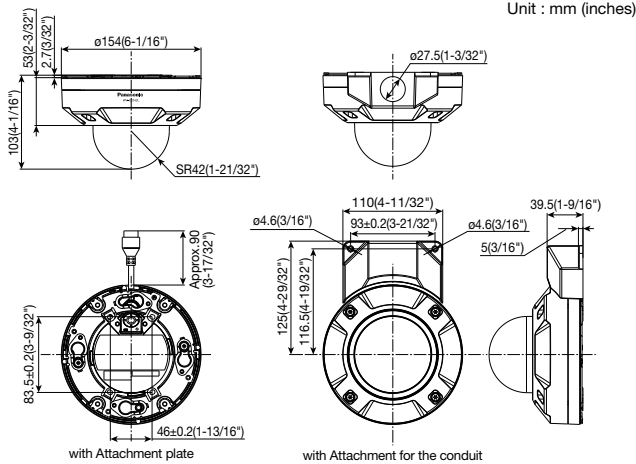

Appearance

Trademarks and registered trademarks

- iPad and iPhone are trademarks of Apple Inc., registered in the U.S. and other countries.
- Android is a trademark of Google LLC.
- ONVIF and the ONVIF logo are trademarks or registered trademarks of Onvif Inc.
- All other trademarks identified herein are the property of their respective owners.

Important

- Safety Precaution : Carefully read the Basic Information, Installation Guide and Operating Instructions before using this product.
- Panasonic cannot be responsible for the performance of the network and/or other manufacturers' products used on the network.

- Masses and dimensions are approximate. • Specifications are subject to change without notice.

Optional Accessories

Mount Bracket / Dome Cover / Other

Ceiling Mount Bracket (Embedded) WV-QS500-W (i-PRO white)	Mount Bracket WV-QSR501-W (i-PRO white)	Ceiling Mount Bracket WV-QCL100-W (i-PRO white)	Ceiling Mount Bracket WV-QCL501-W (i-PRO white)
	 (This bracket requires WV-QWL501-W or WV-QCL501-W.)	 *For indoor installation only	 (This bracket requires WV-QSR501-W.)
Ceiling Mount Bracket WV-Q105A	Wall Mount Bracket WV-QWL501-W (i-PRO white)	Wall Mount Bracket WV-QWL500-W (i-PRO white)	Adapter Box WV-QJB500-W (i-PRO white)
 *For indoor installation only	 (This bracket requires WV-QSR501-W.)		 (This bracket requires WV-QWL500-W.)
Pole Mount Bracket WV-QPL500-W (i-PRO white)	Corner Mount Bracket WV-QCN500-W (i-PRO white)	Attachment pipe (For 3rd party bracket) WV-QAT500-W (i-PRO white)	Dome Cover (Smoke type) WV-CW7S
 (This bracket requires WV-QWL501-W.)	 (This bracket requires WV-QWL501-W.)		
Base Bracket WV-QJB501-W (i-PRO white)	Sun Shade WV-QSR500-W (i-PRO white)		

- The brackets are available in three colors, i-PRO white, Light gray, and Fine silver. It is possible to use them in the different color combination.

DISTRIBUTED BY :

Panasonic i-PRO Sensing Solutions Co., Ltd.

<https://ipro.panasonic.com>

<https://security.panasonic.com>

<https://www.facebook.com/Panasonicnetworkcamera/>

(2A-239BA)